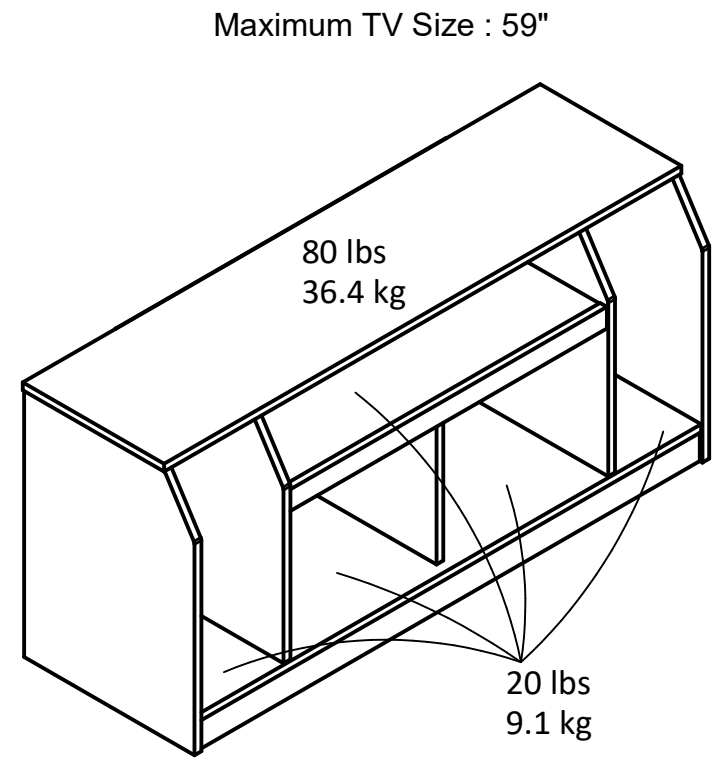

8149

Wood Breakdown: 95%
Total storage: 7.47 cubic feet

Overall Product Size:
47.56"W x 15.67"D x 21.97"H
120.8cm W x 39.8cm D x 55.8cm H

Maximum Weight Capacities
Unit Weight: 58 lbs. (26.3 kg)