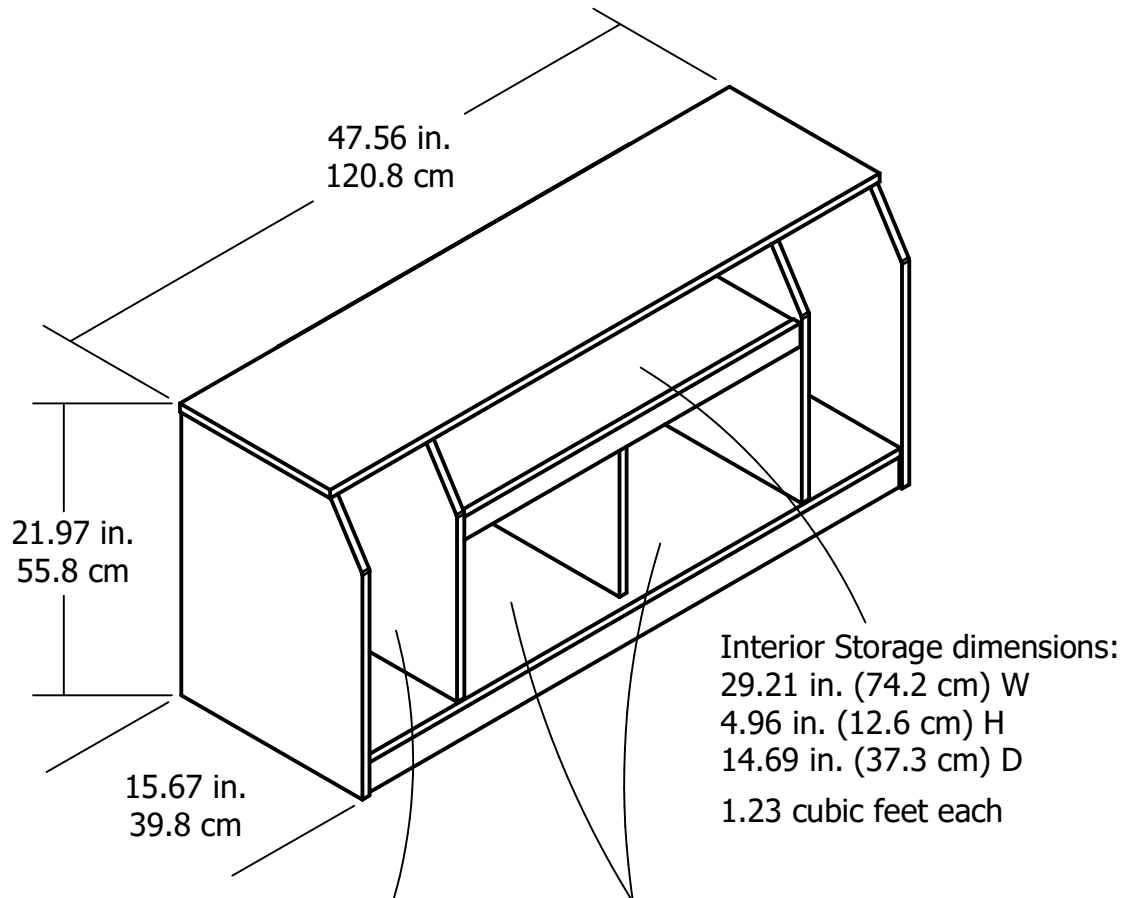

8149

Wood Breakdown: 95%
Total storage: 7.47 cubic feet

Overall Product Size:
47.56"W x 15.67"D x 21.97"H
120.8cm W x 39.8cm D x 55.8cm H

Maximum Weight Capacities
Unit Weight: 58 lbs. (26.3 kg)